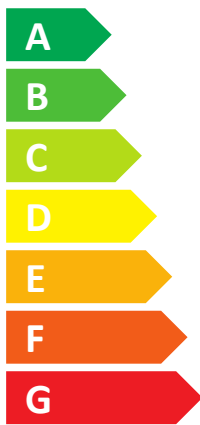

ENERG

енергия · ενεργεια

JUNKERS

Supraeco A
SAO 150-2 HT ACM solar
7739609163

A++

A

ENERG

енергия · ενέργεια

JUNKERS

7739609163

Supraeco A

SAO 150-2 HT ACM solar

Energy label components: boiler icon, radiator icon, tap icon, and energy class labels A⁺⁺ and A.

Energy label components: solar panel icon, hot water tank icon, control panel icon, and boiler icon. Each icon is accompanied by a plus sign and a checkbox. The control panel checkbox is marked with an 'X'.