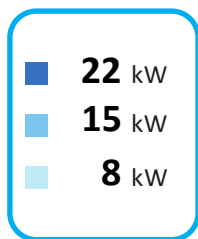

ENERG

енергия · ενεργεια

JUNKERS

Supraeco A
SAO 150-2 HT ACM solar
7739609163

A++

A

ENERG

енергия · ενέργεια

JUNKERS

7739609163

Supraeco A

SAO 150-2 HT ACM solar

Energy label components: boiler icon, radiator icon, tap icon, and energy class labels A⁺⁺ and A.

Energy label components: solar panel icon, hot water tank icon, control panel icon, and boiler icon. Each icon is accompanied by a plus sign and a checkbox. The control panel checkbox is marked with an 'X'.